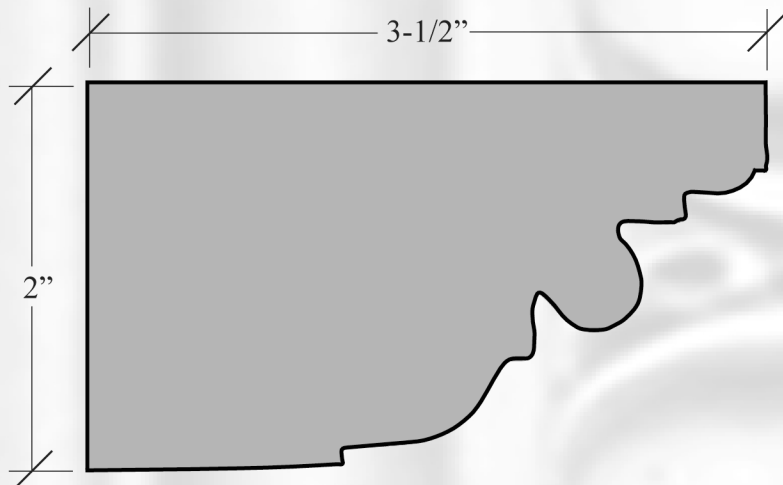

PLAS 864 ~ EGG & DART PANEL MOULDING

PHOTO SCALE: 3/4" = 1"

PLAS 864

**EGG & DART
PANEL MOULDING**

3-1/2" WIDTH

2" DEPTH

95" LENGTH

1-1/2" REPEAT

18 LBS. PER LENGTH

96" SHIPPING LENGTH

PROFILE AT FULL SCALE